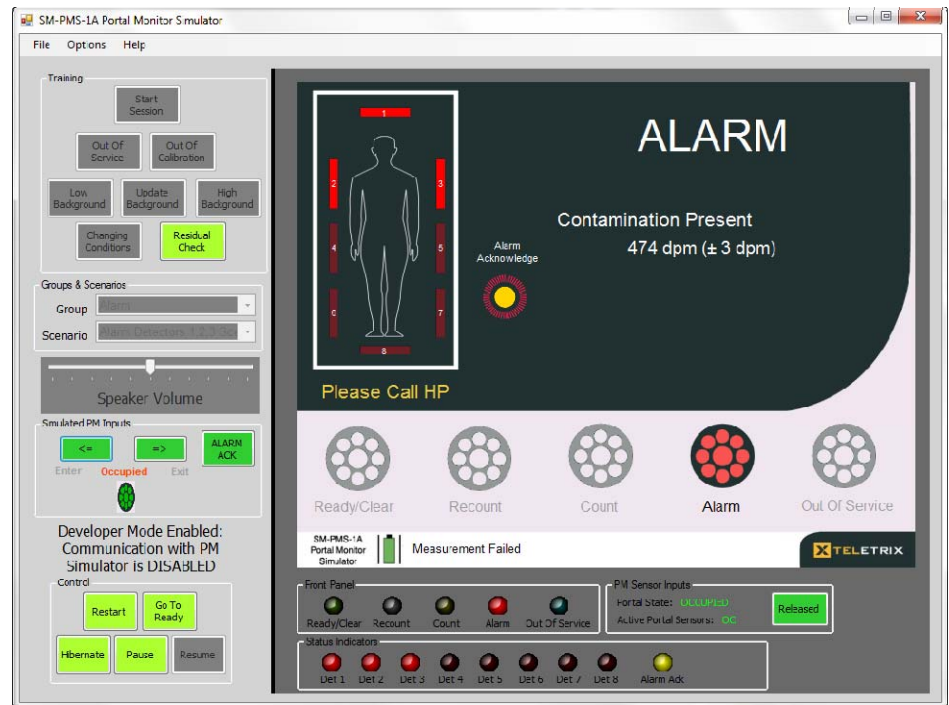

# CONTAMINATION MONITOR SIMULATORS

SAM, PM & PCM

First of its kind in the nuclear industry, this ground-breaking trio of contamination monitor simulators brings the radiation protection training loop full-circle. This training that is best met thru the use of hands-on training using radiation-free simulators that support practical learning techniques and evaluation standards.

## Source-Free Realism in Radiation Protection Training

Offering employees the ability to train as they work drives success in the mastery of tasks associated with their job. Proficiency, safety, performance all contribute to the mutual success of the organization and the people who drive it. The Contamination Monitor Simulators offered by Teletrix are destined to place radiation protection training programs in the nuclear industry at the forefront of technique and effectiveness. Features include:

- *Full-size, lead-free, operational hardware simulations*
- *Operation over a vast simulated detection range*
- *Two-way, wireless remote computer control*
- *All simulator operations are viewable at the control console*
- *Intuitive instructor scenario development and operation*
- *Preset scenario run-thru or manual control manipulation*
- *Instructor-selectable alarms with a vast simulated detection range*

# TELETRIX RADIATION TRAINING SIMULATORS

**SMALL ARTICLE MONITOR  
SIMULATOR**

- *Lead-free, full-size replica at <500 pounds weight*
- *Single and 2-door models available*
- *Genuine alarm tones and indicators*
- *Variable full-range contamination levels*